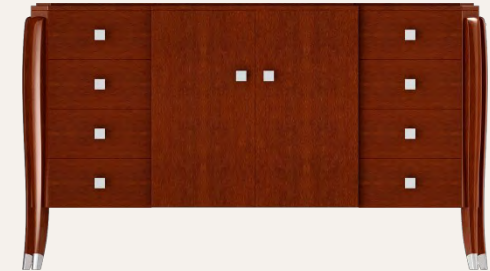

WHO WE ARE

Astello's driving and creative forces are **Thierry Massant**, art-historian, cabinet-maker and antiquarian, and **Dominique Malcor**, cabinet-maker and a qualified member of the prestigious Union Française des Experts in the fields of antiques and artworks.

We have devoted many years to designing and making bespoke furniture of the highest quality.

OUR ART DECO COLLECTION

In their design of this unique collection, Thierry Massant and Dominique Malcor have brilliantly captured and faithfully revived **the spirit of the 1930s** Art Deco movement.

Their creations breathe the **modernist aesthetic** in all its **purity of line** and constant quest for **lightness of form**.

We offer a full and matching range that means you can put together a unique ensemble to suit you, whatever your needs and living space.