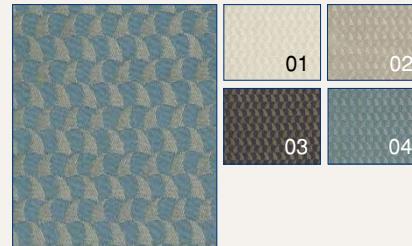

Semi-plain pattern of small feathers in 23 warm colours.

More information: www.PierreFrey.com

PORTOFINO

Pierre Frey

Price list 2

The magic of waxed linen...

WALLIS

Pierre Frey

Price list 2

Evokes the rustic look of traditional rush weave seating.

LUTECIA

Pierre Frey

Price list 3

A pattern that recalls a number of New York Art Deco buildings.

PALMETTE

Pierre Frey

Price list 3

Jacquard weave Trevira fabric that evokes the elegance of the 1920s.

BAKOU

Pierre Frey

Price list 4

Uncut velvet in an elegant geometric pattern.

VIRGILE

Fadini Borghi