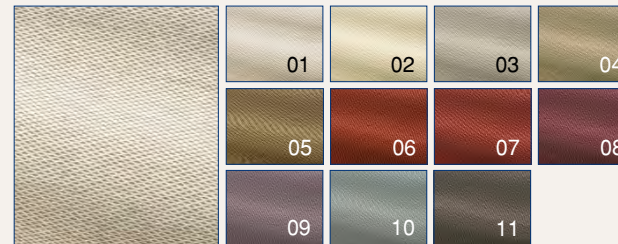

VIRGILE

Fadini Borghi

Price list 4

This lush plain fabric is perfect for seats.

More information: www.PierreFrey.com