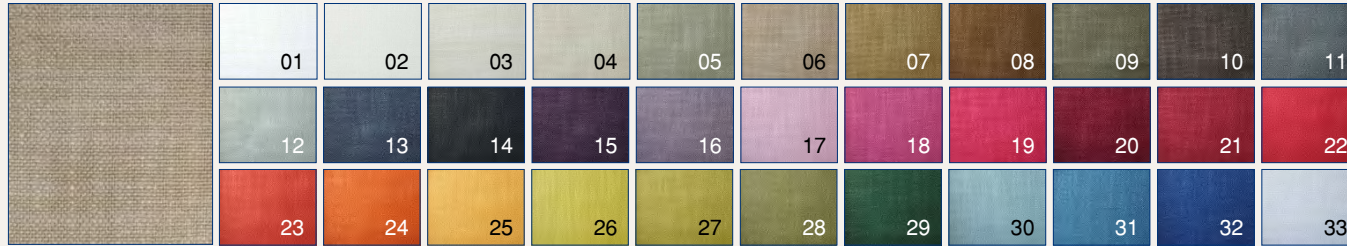

Semi-plain pattern of small feathers in 23 warm colours.

More information: www.PierreFrey.com

PORTOFINO

Pierre Frey

Price list 2

The magic of waxed linen...

WALLIS

Pierre Frey