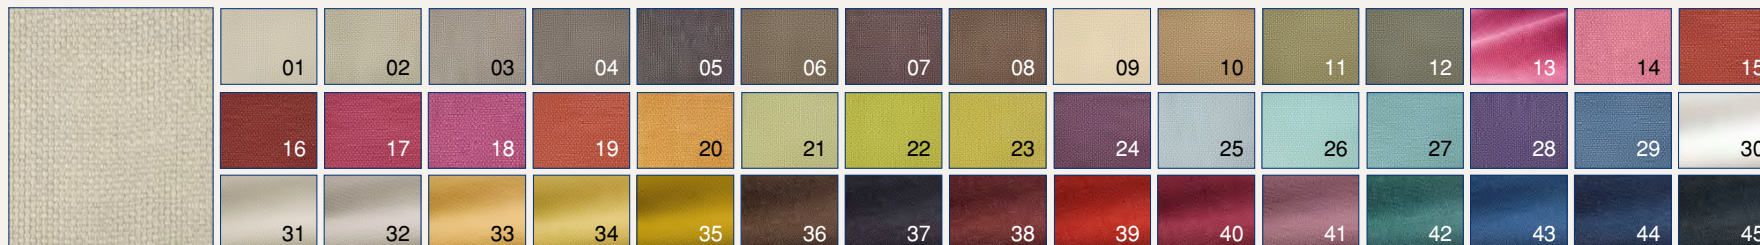

BRASILIA

Boussac

Price list 1

Thick cotton lousiane with a linen look.