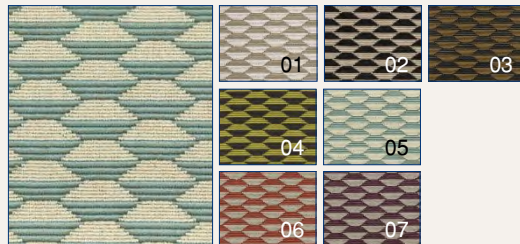

Semi-plain pattern of small feathers in 23 warm colours.

More information: www.PierreFrey.com

PORTOFINO

Pierre Frey

Price list 2

The magic of waxed linen...

WALLIS

Pierre Frey

Price list 2

Evokes the rustic look of traditional rush weave seating.

LUTECIA

Pierre Frey

Price list 3

A pattern that recalls a number of New York Art Deco buildings.

PALMETTE

Pierre Frey

Price list 3

Jacquard weave Trevira fabric that evokes the elegance of the 1920s.

BAKOU

Pierre Frey

Price list 4

Uncut velvet in an elegant geometric pattern.

VIRGILE

Fadini Borghi

Price list 4

This lush plain fabric is perfect for seats.

More information: www.PierreFrey.com

Art Déco - Inspiration : indoor furniture

Custom-made indoor furniture from XVIIIth to XXth

Art Déco - Inspiration : outdoor furniture