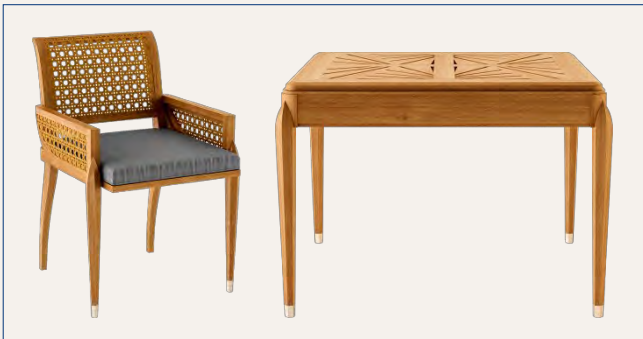

IRIS

● X.IR.TR1...

1. **Tables:** H:76 x W:100 x D:100 cm (4 p.)
   H:76 x W:150 x D:100 cm (6 p.)
   H:76 x W:200 x D:100 cm (8 p.)
   H:76 x W:200+60 x D:100 cm (8+2 p.)
   H:76 x W:315 x D:100 cm (12 p.)
2. **Options:** oiling