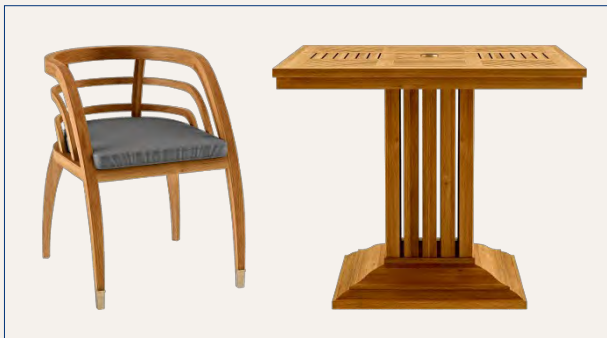

COQUELICOT

● X.CL.TR1...

Tables: H:76 x W:90 x D:90 cm (4 p.)
H:76 x W:255 x D:90 cm (10 p.)
Options: oiling