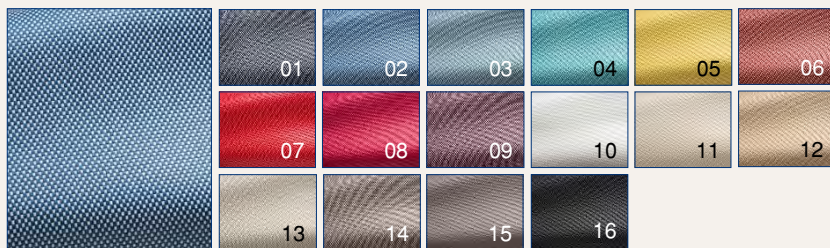

YOUR FABRICS OR OURS

DENIM

Boussac

Price list 2

Semi-plain. Striking for its look, the classic fabric “de Nîmes” is timeless.

TENNIS

Boussac

Price list 2

Terrribly seductive, this striped fabric is part of the traditional repertory of elegance.

SUNSET

Boussac

Price list 3

Semi-plain, whose checked structure features tone-on-tone or contrasting colours.

SWING