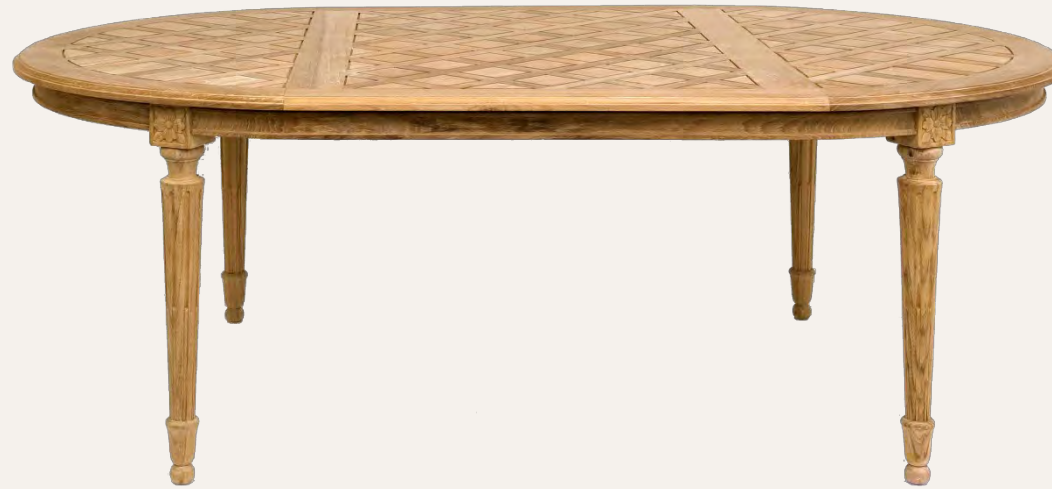

BOUTON D'OR

Chair: H:93 x W:47 x D:49 (S:45) cm ● **X.A2.SC1...**
Armchair: H:96 x W:60 x D:53 (S:45) cm ● **X.A2.SF1...**
Designs: lattice, synthetic fiber, synthetic French cane
Options: seat cushion (5 cm), oiling

BOUTON D'OR ● **X.A2.TV1...**

Oval tables: H:75 x W:215 x D:116 cm (8 p.)
H:75 x W:258 x D:116 cm (10 p.)
H:75 x W:316 x D:116 cm (12 p.)
Designs: parquetry or openwork top
Options: oiling