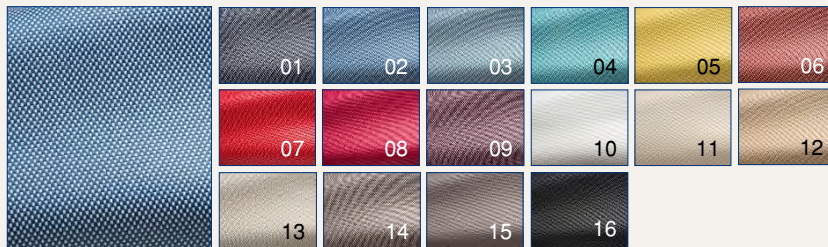

Imitation leather. Vinyl matt, supple and fire-proof in bright colours.

YOUR FABRICS OR OURS

DENIM

Boussac

Price list 2

Semi-plain. Striking for its look, the classic fabric “de Nîmes” is timeless.

TENNIS

Boussac

Price list 2

Terrribly seductive, this striped fabric is part of the traditional repertory of elegance.

SUNSET

Boussac

Price list 3

Semi-plain, whose checked structure features tone-on-tone or contrasting colours.